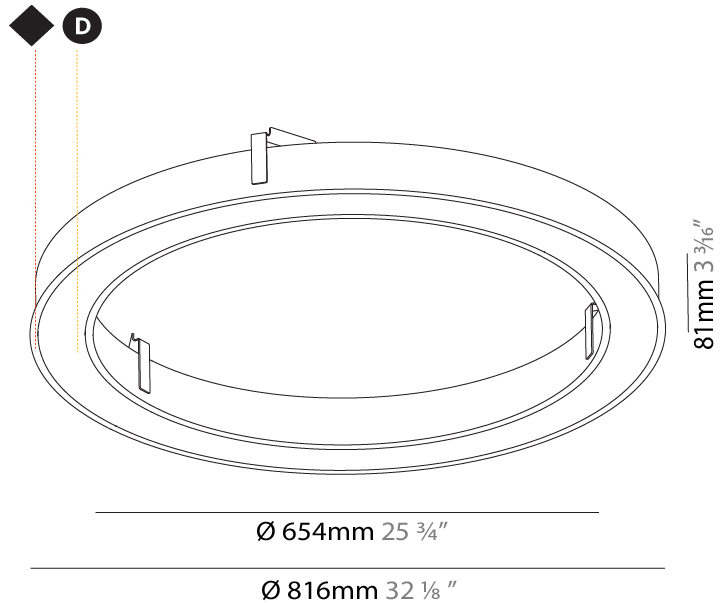

GENERAL

Series: Glorious
Subseries: Glorious Slim
Brand: Prolicht
Division: Architectural
Mounting Type: Recessed
Mounting Location: Ceiling
Subcategory: Ambient

PHYSICAL

Shape: Round
Diameter (mm): 816
Diameter (in): 32 1/8
Height (mm): 81
Height (in): 3 3/16
Min. Recessing Depth (mm): 120
Min. Recessing Depth (in): 4 3/4
Light Distribution: Direct
Weight (kg): 6.755
Weight (lbs): 14.89
Diffuser: PMMA - Opal or Micro-Prism
Fixture Finish: SSR / BKV / CWI / CRY / HAB / UFT / ITA / RUA / FTG / MYG / LOD / PUS / FRO / FUP / KIA / POP / BLS / SPG / MEY / GOH / GUM / CHC / COM / ABZ / JAG / OBR / MOS / ROR
Fixture Material: Aluminum
Cut-out Measurements: 807mm / 31 3/4" x 663mm / 26 1/8"

ELECTRICAL

Lamp Type: LED (Zhaga Standard)
Input Wattage (W): 56
Total Output Wattage (W): 48
Dimming: Tri-Mode (Non-Dimming and Phase Dimming (120Vac only) and 0-10V Dimming)
Driver Included: Yes
Driver Location: Integrated
Driver Type: Constant Current - Universal
Driver Class: Class 2
Input Voltage (V): 120 - 277
Constant Current (MA): 350

LED

Color Temperature (°K): 3000 / 3500 / 4000
Max. Delivered Lumen (lm): 5450 / 5557 / 5670
CRI: >80 CRI
Efficiency (%): 0.884
Lamp Life (hrs): 50000

OPTICAL

RATINGS AND CERTIFICATIONS

Certified By: Certified for North American Standards
IP rating: IP20

807mm x 663mm
31 3/4" x 26 1/8"

120mm
4 3/4"

10 - 30mm
3/8" - 1 3/16"